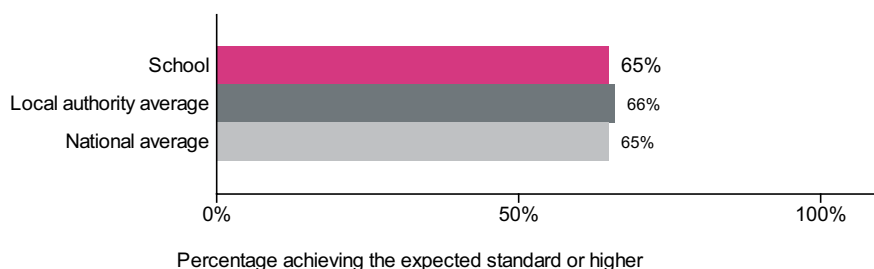

St Thomas' Church of England Primary School Heaton Chapel (URN: 106128)

Key stage 2

This is revised data for 2018/19.

Progress in reading, writing and maths

Reading

Number of pupils = 50

Pupils with adjusted scores = 1

Confidence interval
-2.1 to 1.3

Writing

Number of pupils = 50

Pupils with adjusted scores = 0

Confidence interval
-1.3 to 1.8

Maths

Number of pupils = 50

Pupils with adjusted scores = 0

Confidence interval
-1.3 to 1.7

Reading, writing and maths combined

Percentage of pupils achieving the expected standard or higher

Number of pupils = 52